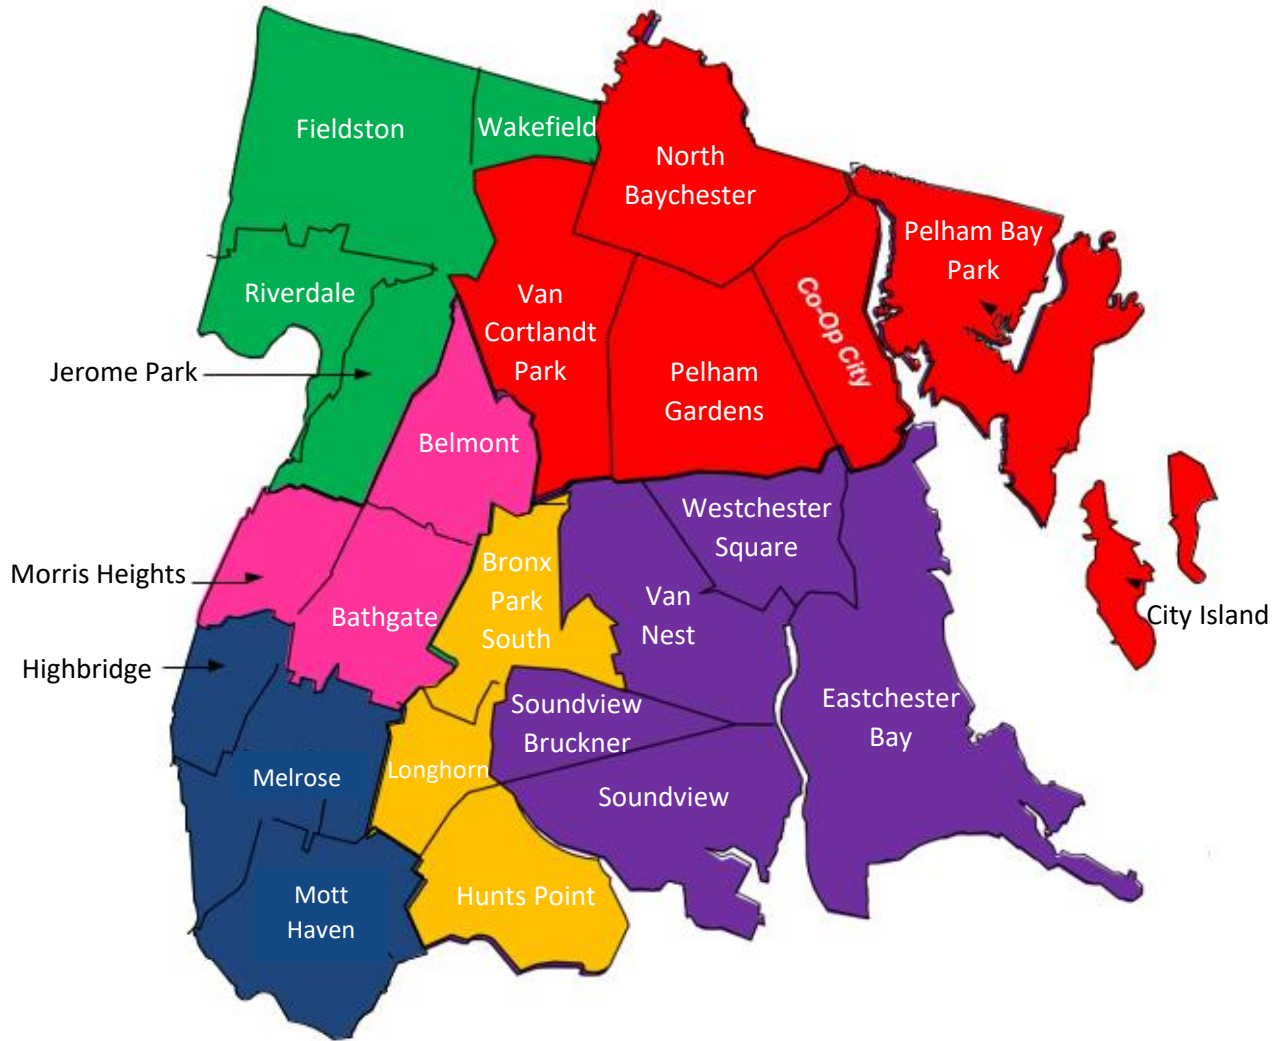

Bronx – Major Energy Services

511 Theodore Fremd Ave, Rye, NY 10580

coned.com/es

Customer Project Managers

Riverdale Area
Leah Hollingsworth

Fordham Area
Mark Smart

Northeast Bronx Area
Shkelqim Jahaj

West Bronx Area
Andre Simmons

Central Bronx Area
Eduardo Rodriguez

Southeast Bronx Area
Karim McKay

Managers

Keith Heesemann

Salvatore Matera

Department Manager

Andres Velez

INTERNAL